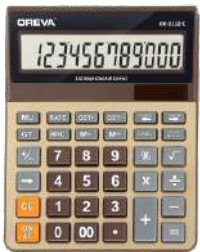

Calculators

OR-2112-C MRP ₹ 770/-
Size: L.153xW.44xH.202mm
Colour : D. Brown Copper, D. Brown Golden, Black Silver, Black Golden I 60 Pcs

- 12 Digits
- 120 Steps Check
- GST Calculation
- Longer Battery Life
- Solar & Battery
- Auto Replay
- Aluminum Face
- Large Display

AA Battery For Longer Battery Life