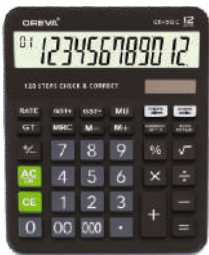

Calculators

OR-2112-C MRP ₹ 770/-
Size: L.153xW.44xH.202mm
Colour : D. Brown Copper, D. Brown Golden, Black Silver, Black Golden I 60 Pcs

- 12 Digits
- 120 Steps Check
- GST Calculation
- Longer Battery Life
- Solar & Battery
- Auto Replay
- Aluminum Face
- Large Display

AA Battery For Longer Battery Life

OR-1812-C MRP ₹ 610/-
Size: L.138xW.44xH.179mm
Colour : LT Ivory, Dark Grey I 60 Pcs

- 12 Digits
- 120 Steps Check
- GST Calculation
- Longer Battery Life
- Solar & Battery
- Auto Replay
- Large Display
- "000" Function

OR-2012-C MRP ₹ 670/-
Size: L.128xW.41xH.177mm
Colour : D. Brown Silver, D. Brown Copper, Black Silver, Black Golden I 60 Pcs

- 12 Digits
- 120 Steps Check
- Large Display
- Longer Battery Life
- Solar & Battery
- Auto Replay
- Aluminum Face

AA Battery For Longer Battery Life

OR-1912-C MRP ₹ 680/-
Size: L.143xW.35xH.191mm
Colour : Black, Dark Grey, White I 60 Pcs

- 12 Digits
- 120 Steps Check
- GST Calculation
- Longer Battery Life
- Solar & Battery
- Auto Replay
- "000" Function
- Large Display

OR-1712-C MRP ₹ 630/-
Size: L.129xW.33xH.176mm
Colour : Silver, Golden I 60 Pcs

- 12 Digits
- 120 Steps Check
- GST Calculation
- Longer Battery Life
- Solar & Battery
- Auto Replay
- Aluminum Face
- "000" Function
- Large Display

OR-1600-C MRP ₹ 655/-
Size: L.144xW.38xH.179mm
Colour : Silver, Golden, Copper I 60 Pcs

- 12 Digits
- 120 Steps Check
- Longer Battery Life
- Solar & Battery
- Auto Replay
- Aluminum Face
- Large Display
- Elegant Look

OR-2212-C GT MRP ₹ 385/-
Size: L.122xW.30xH.140mm
Colour : Black, White I 60 Pcs

- 12 Digits
- 120 Steps Check
- Solar & Battery
- Auto Replay

OR-212-C MRP ₹ 465/-
Size: L.120xW.31xH.152.5mm
Colour : Silver I 60 Pcs

- 12 Digits
- 120 Steps Check
- Auto Replay
- Solar & Battery

OR-612 MRP ₹ 375/-
Size: L.129xW.27xH.131mm
Colour : Silver I 40 Pcs