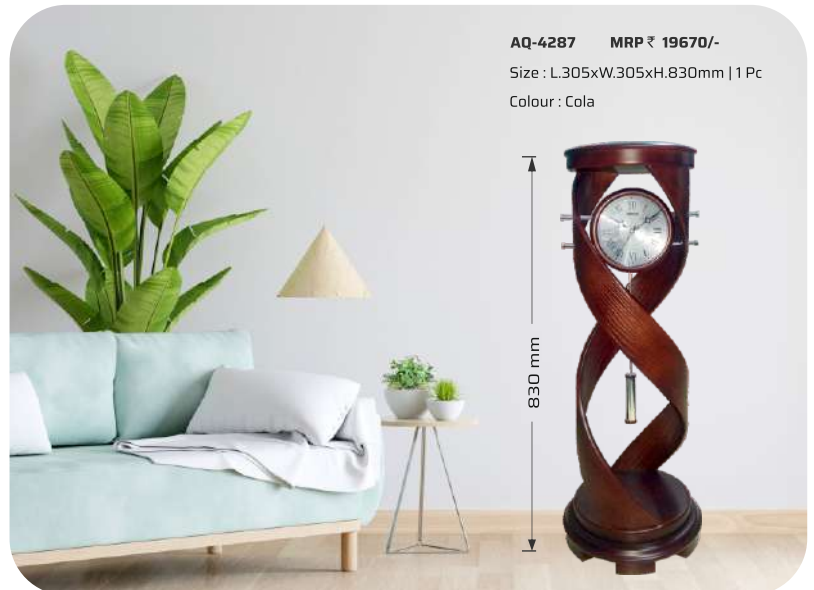

AQ-4287 MRP ₹ 19670/-

Size : L.305xW.305xH.830mm | 1 Pc
Colour : Cola