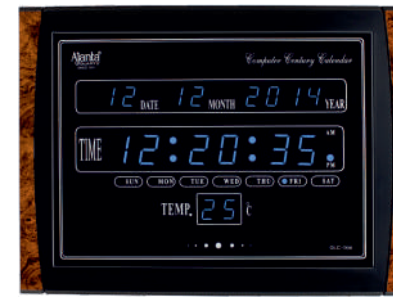

OLC-1050 DX-BLUE MRP 4470/-
Size : L.707xW.42xH.261mm | 5 Pcs
Colour : Golden, L-Red

BLUE LED